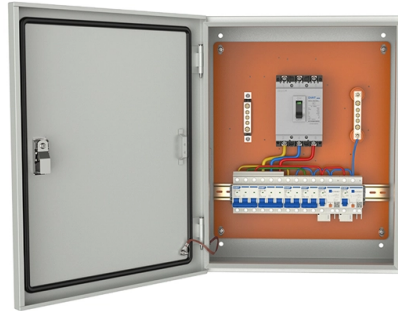

Burial depth of heavy armored optical cable