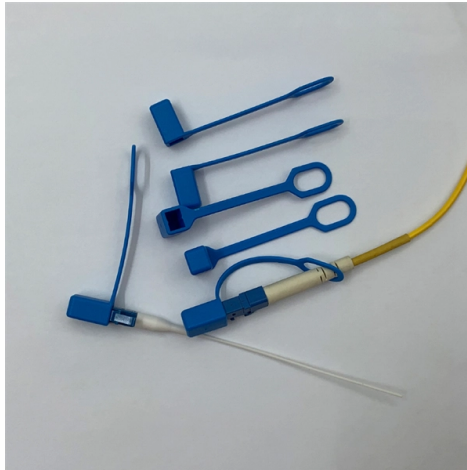

## Can YJV cables be used for cable trays

### Overview

These power and fixed wiring cables are used for electricity supply in low voltage installation systems. These cables can be fixed on cable trays, within conduits or fixed to. YJV cable, officially designated as Cross-linked Polyethylene Insulated Polyvinyl Chloride Sheathed Power Cable, serves as a cornerstone product in power transmission and distribution systems. With its exceptional electrical performance and environmental adaptability, it has become the preferred. Through NEMA and the Cable Tray Institute numerous articles, standards, and other general guidance can be found regarding the proper use and installation of cable tray systems. The cable tray system is only one component of the cable management system. However, the outer sheath material and mechanical protection differ. The maximum rated operating temperature is 90 °C.