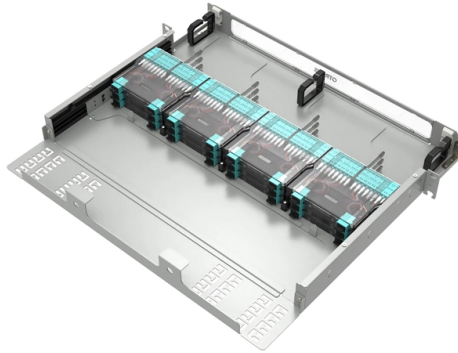

Congo Optical Cable Silicon Core Tube Installation Manufacturer

Overview

Silicone Connect was established in 2020 as part of a public-private partnership with the Congolese government to operate and commercialize the national fiber optic network. Cape Town, South Africa - November 10-13, 2025 - Fiber optic infrastructure operator Silicone Connect announces its participation in the Africa Tech Festival 2025, one of the continent's most influential gatherings for the telecommunications and technology sectors. It operates an optical fiber network between Pointe-Noire - Brazzaville and Brazzaville - Owando, with metropolitan loops in Brazzaville and. FIBER OPTIC SERVICE YAO Corp Group has been the concessionaire of the National Fiber Optic Backbone since 2020 in Brazzaville - République of Congo and operates it under its subsidiary SILICONE CONNECT. Silicone Connect will participate at the inaugural Congo Energy & The Central African Backbone (CAB) sub-regional project, born from the will of the heads of state of the CEMAC zone, aims to put digital technology at the service of the populations, by opening up the isolation of departments and promoting digital inclusion. As broadband networks are being disseminated on a global basis, Nia Fiber Africa Limited have utilized leading-edge telecommunication technologies to the.