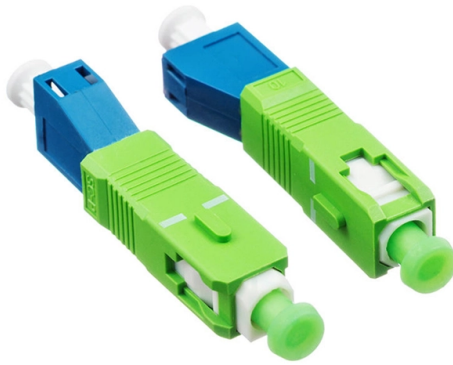

Distribution Box APXL

Overview

Its durable GRP enclosure with IP66 protection makes it ideal for harsh environments, while the lightweight design with handle ensures easy portability. Supporting 24V | 110V | 220V Tools, lights, and equipment, it reduces cable clutter and enhances operational safety. The C-Tec APXL Outreach Plate is an essential XLR line level plate designed for seamless integration with mixing desks. It requires either 12V phantom power or a separate 12V power supply unit, ensuring versatility in various setups. This plate easily connects to popular amplifiers like ML1. Atexdelvalle offers world-class explosion-protected solutions guaranteeing highest quality and performance with no compromise. Accessibility and efficiency define the competitiveness of our portfolio—an ever-expanding line of products that people trust. Please refer to product description. Buy SIGNET / AC - XLR Line Level Outreach Plate. An EU declaration of conformity is required in order to be able to apply the CE marking.

Ex Local Control Stations & Distribution Boxes

Atex control stations, explosion protected control units and distribution boxes made stainless steel maritime grade AISI 316L or AISI 304L. Atex Delvalle provides a

C-Tec APXL XLR 3-Pin Line Level Plate

The C-Tec APXL Outreach Plate is an essential XLR line level plate designed for seamless integration with mixing desks. It requires either 12V phantom power or a separate 12V power supply unit,