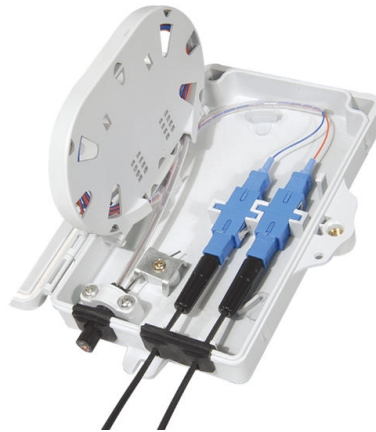

Distribution Box BMG

Overview

The Ericsson 980 336/5 PDU 02 Module BMG is a 19-inch rack-mountable device, measuring approximately 1U in height. It is equipped with 20 individual power outlets, each offering up to 30 amps of current capacity. An enclosure which includes mounts, and protects such items as switches, circuit breakers, jacks, fuseholders, connectors, terminals and/or terminal boards, resistors, capacitors, transformers, and the like. It is primarily designed to distribute electrical power from one or more primary power. The shell is made of aluminum alloy die-casting surface with high-pressure electrostatic spraying, which is corrosion resistant and anti-aging; 2. This unit is part of Ericsson's extensive range of Power Distribution Units, which are known for their high quality. The Ericsson Eaton BMG 980 336-2 Power Distribution Unit (PDU 01) is a high-performance, reliable, and efficient power management solution designed for critical loads in various industries. The adaptable degree of automation ensures scalable performance and.

BMW E90 Rear Power Distribution Box | PDF

The BMW rear power distribution box is mounted on top of the battery and contains non-replaceable fusible links that distribute power to the Junction

Home | Bosch Manufacturing Solutions | BMG

Genuine 61149224866 Power Distribution Box, Front fits 2012-2021 BMW models. BMW Parts Deal offers 61-14-9-224-866 for \$94.94.

2018-2023 BMW 530e xDrive Power Distribution Box Upper Cover OEM

Part Number 61148793045, 9358011 is a used fuse box for the BMW 530e xDrive. Buy online for \$29.99 | PR-396658633887

BMW Rear Power Distribution Box

BMW Rear Power Distribution Box Attached directly to the top of the battery is the bmw rear power distribution box which contains the fusible links (non

BMW Power Distribution Boxes