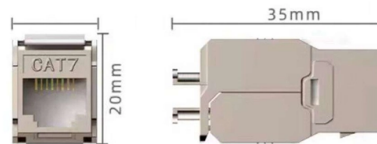

# Early Telecom Junction Box with 96 Cores

## Overview

The SJ-ODB-M18-A 96 core fiber optic termination box offers secure, durable, and efficient management and termination of up to 96 fiber cores, ideal for telecommunications, data centers, and industrial applications. IP68 Waterproof Telecom Pole Mount FTTH 96 Cores Fiber Optic Splitter Splice Closure PP FDB0216F is access terminal box for FTTH network. It connect feeder cable or distribution cable to subscriber's drop cable with PLC splitter. It integrates fiber splicing, splitting, distribution, storage and. Grandway's Fiber Termination Box provides a high density wall mounted solution for next generation networks, which aims to provide and manage maximum numbers of fiber termination in a limited space. It is normally installed in the way of wall mounting or pole mounting. Ideal for FTTH, data centers, and telecom networks. Telhua's 96 Core Horizontal Inline Splice Closure provides superior protection for fiber. The Bojan Fiber Optic Cable Transfer Box BY-OCC-F96 is a robust and fully equipped fiber optic distribution cabinet designed to manage up to 96 cores efficiently. Constructed with durable SMC (Sheet Molding Compound) material, this floor-type FTTH splitter cabinet offers excellent protection and. A 96-core fiber optic cable joint box is a critical component in modern fiber optic networks, designed to house, protect, and organize up to 96 individual optical fibers at splicing or distribution points.