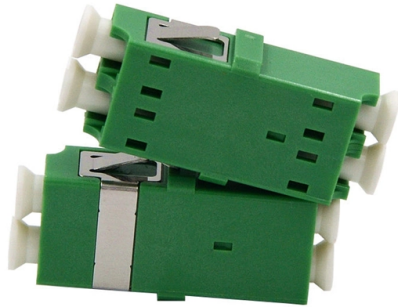

Imported Edge Data Center 47U

Overview

Datanet is the London Edge Sustainable Data Centre for your rack, colocation and hosting requirements. We blend everything you need into a simple affordable All-In-One package with our large 47U cabinets, diverse power feeds and dual redundant 1Gb or 10Gb Internet connections as. 47U server racks and floor standing data cabinets from Server Room Environments are one of the largest available and are designed to provide a complete and secure protective enclosure system for servers, IoT, Edge computing and networking devices. The 47U rack range includes budget and premium. 19" profile rails with "U" -marking. Available in light grey color RAL7035 and black color RAL9005. Disassembly (knock down) packing and assembly (build-up) packing optional. LNA Smart Rack can be. The IBM Dynamic Expansion Rack, a 42U, industry-standard 19-inch rack, complements the IBM Dynamic Standard Rack with additional rack-mounting space. Giganet 47U 600 Series DC Cabinets supports equipment and cabling with unsurpassed strength, stability, load and durability. Plus much more. Our ULTRA Full Rack is a wide, deep tall 47U cabinet, with redundant power and Internet connectivity.

An edge data center is a physical facility that processes data at or close to where the data is generated. The goal is to deliver operational and business insight for

47U Server Cabinets Data Racks | Comms Express

An edge data center is a small, distributed data processing facility strategically deployed closer to data sources. These facilities are often located at telecom nodes near small cell towers or within physical