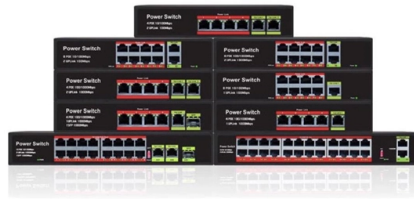

Indonesia Fiber Optic Cable Junction Box 4 Cores

Overview

The 4-core fiber termination box provides a stable, protective joint between optical cable and distribution pigtails at the end of fiber cables. It is typically used in cabling work area subsystems. Note: Step Down Voltage Transformer required for using electronics products of US store (110-120). Recommended power converters Buy Now. 4 Cores Fiber Distribution Box IP-55 SC Connector PLC Splitter FDB-104B Fiber Distribution box (FDB), known as optical Distribution box (ODB) as well, is a compact fiber management product of small size. It is widely adopted in FTTx cabling for both fiber cabling, provides the connection between. 4 Port Fiber Termination Box is designed for FTTD (Fiber to the Desktop) system applications. The. OpticLAN is a trusted provider of fiber optic networking solutions, delivering high-performance infrastructure for enterprises, government, and smart city deployments across Indonesia. With its total enclosed structure. Fiber Optic Wall Mount Box with LC Couplers for Single Mode & Multimode Fiber Optic Cable. | Fiber Box Enclosure for MPOE's, Network Rooms, and IDF Rooms. (LC 6 Strand OS1/OS2) Need help?

Article Content

FTTH 4 Core Fiber Optic Terminal Junction Box, Fiber Indonesia | Ubuy

Shop FTTH 4 Core Fiber Optic Terminal Junction Box, Fiber Distribution Enclosure, FC/ST 4 Round Port Pigtail Termination Box online at a best price in Indonesia.

4 Core FTTH Fiber Distribution Box, 4 Port Fiber

The 4-core FTTH optical fiber distribution box contains 4 ports of FTTH branch cables; one in/out cable and 4 in/out appointment cables The fiber optic terminal