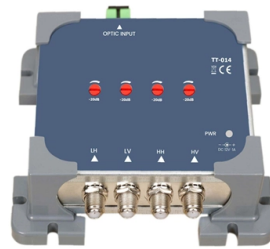

## Overview

Iran Fiber optic fiber adapter has two ends of FC / APC to FC / APC connector, which uses a metal sheath and can be closed with a two-way adjusting screw. Also, FC fiber optic adapter can be easily used. Discover Amphenol FOP's high-precision FC fiber optic adapters-available in bulkhead, feed-through, and flange mount designs, offering durable zirconia and phosphor bronze sleeves. Fiber Connector Adapters are receptacle-type adapters designed to extend cable length by joining two fiber optic patch cords together with low coupling loss. Have any questions?