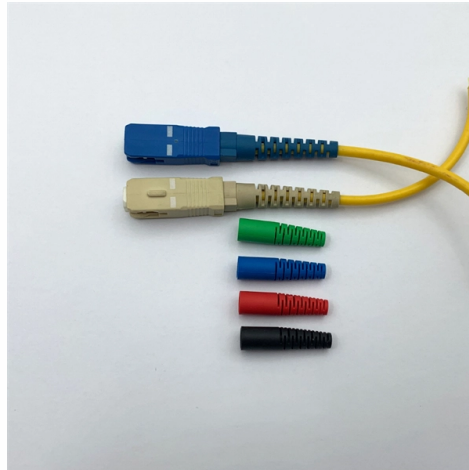

PZ Distribution Box Empty Panel

Overview

The PZ30 distribution box panel is constructed from ABS material and features flame-retardant properties. It's designed for the renovation and installation of high-power distribution boxes with 2 to 36 circuits. all products comply with IEC, A S/NZS standard. order: 10,000 pieces) Customized packaging (Min. order: 10,000 pieces)PZ30 ABB Metal Distribution Box in Sheet Steel
8,10,12,16,20,24,32,36,40,45,48,60 ways modules 200~230V Brief Introduction A distribution board (also known as panelboard, breaker panel, or electric panel) is a component of an electricity supply system that divides an electrical power feed into. The series products are made of standard cold-rolled steel and use powder-coating techniques to process the crust. It is suitable for AC 50Hz, 220V/380V (single-phase three-wire / three-phase five-wire) terminal circuits with a total current of $\leq 100A$.

PCE Series SPITZ Empty Enclosure. portable, handy solid-rubber distribution box dimensions: WxHxD = 320x320x320mm lifting hinged cover with 2 quick acting

Power Distribution Boxes Explained Simply

Discover the essentials of a Power Distribution Box—how it works, key types, benefits, and tips to ensure safe, efficient electrical power management.